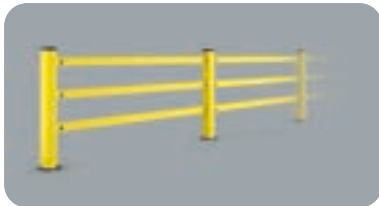

PIN

NEW

PED 150 PIN

FAST
AND EASY
TO INSTALL

**S12
GALVANISED STEEL**

**PED 150 PIN
2500x1150**

Equipped with accessories

Packing **unpacked on pallet**
Colour **B M**