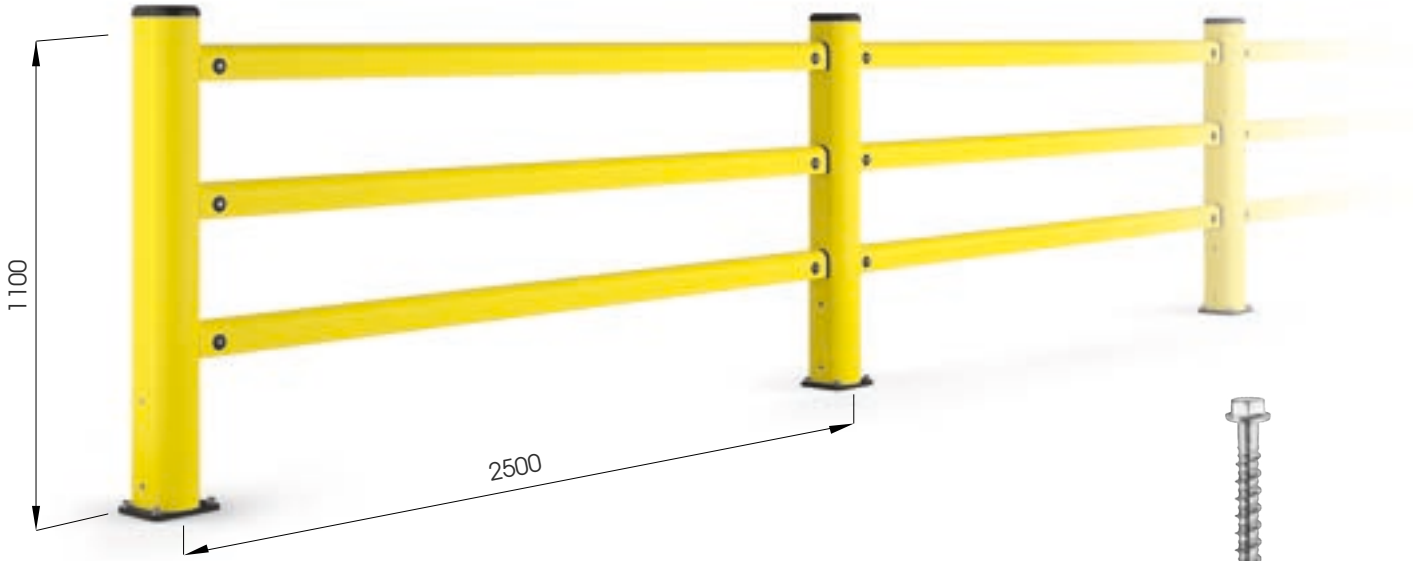

PIN

NEW

PED 150 PIN

FAST
AND EASY
TO INSTALL

**S12
GALVANISED STEEL**

**PED 150 PIN
2500x1150**

Equipped with accessories

Packing **unpacked on pallet**
Colour **B M**