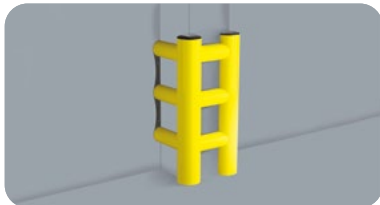

## HUG TOWER 3 SIDES

DIFFERENT SIZED ON REQUEST

WALL FIXING WITH S8FH GALVANISED STEEL

COMPACT

NO HOLES ON THE FLOOR AND COLUMN!

### HUG TOWER 3 SIDES

Packing Colour **to be defined**

M

Equipped with accessories