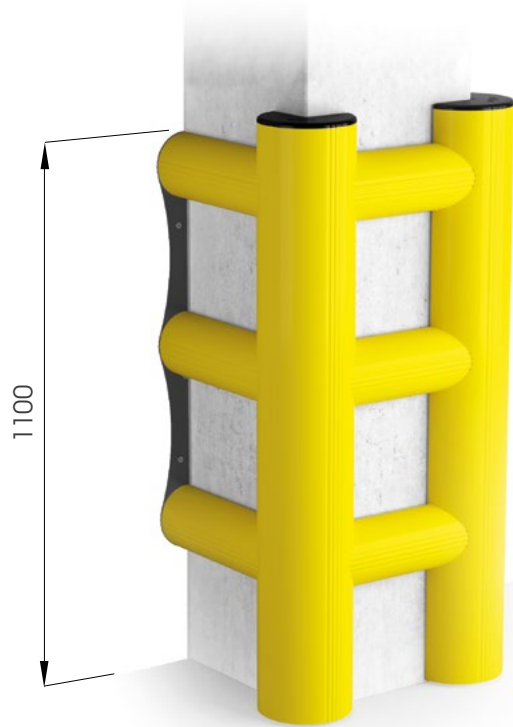

## HUG TOWER 3 SIDES

DIFFERENT SIZED ON REQUEST

WALL FIXING WITH S8FH GALVANISED STEEL

COMPACT

NO HOLES ON THE FLOOR AND COLUMN!

### HUG TOWER 3 SIDES

Packing Colour **to be defined**

M

Equipped with accessories