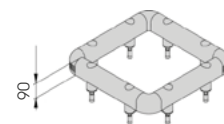

Column protection

COLUMN PROTECTION 90

DIFFERENT
SIZES ON
REQUEST

M16
STAINLESS STEEL

COPRO 90

Packing Colour **unpacked on pallet**

B M

Equipped with accessories