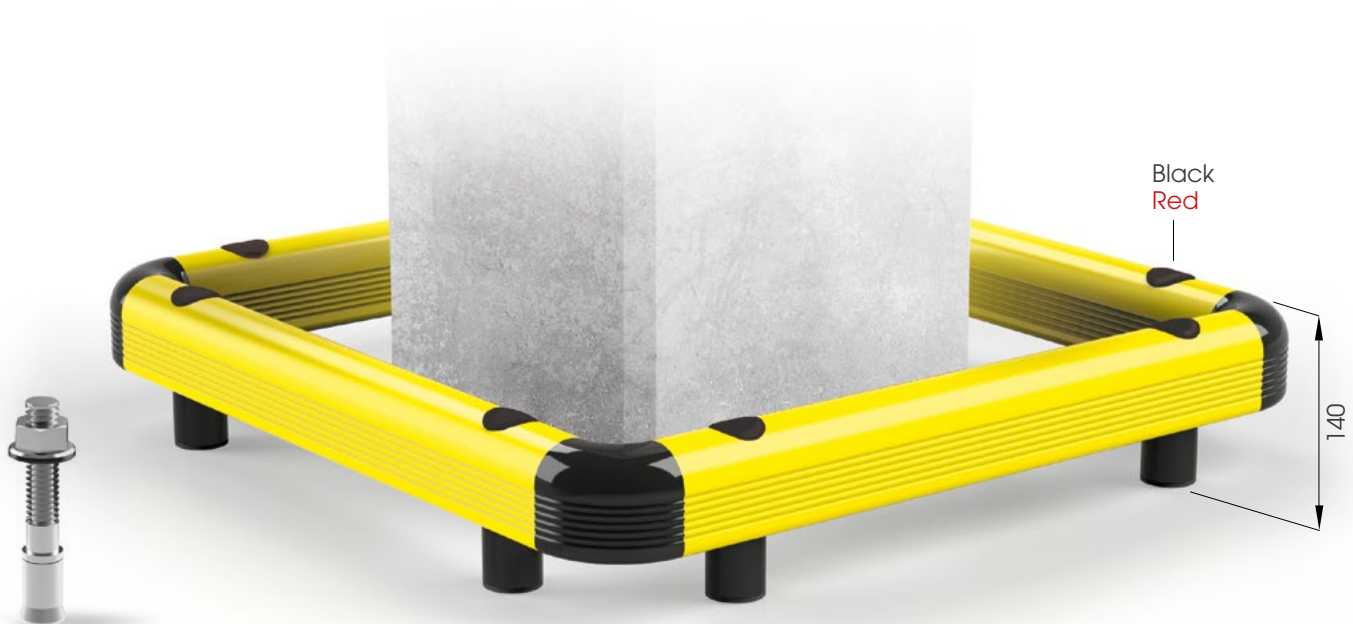

Column protection

COLUMN PROTECTION 90

DIFFERENT
SIZES ON
REQUEST

M16
STAINLESS STEEL

COPRO 90

Packing Colour **unpacked on pallet**

B M

Equipped with accessories