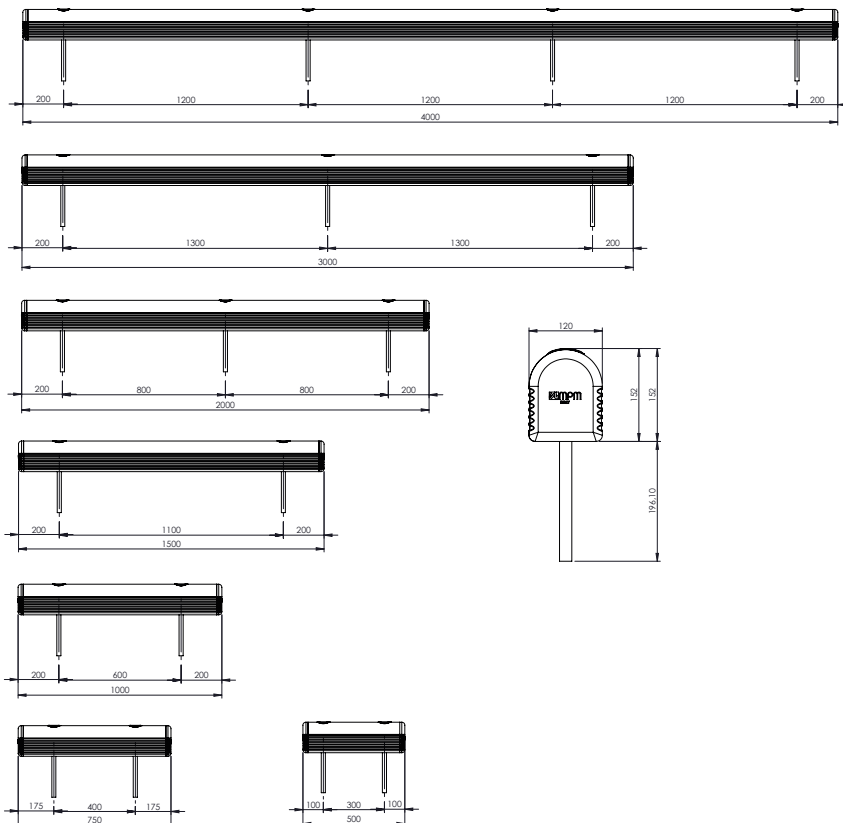

TRUCK LINE

TRUCK LINE

ISTRUZIONI DI INSTALLAZIONE
ASSEMBLY INSTRUCTIONS

WARNING

The distance of installation depends on speed and weight of vehicle

CHEMICAL ANCHOR

Ø24 mm

30

1

2

3

4

5

6

7

8