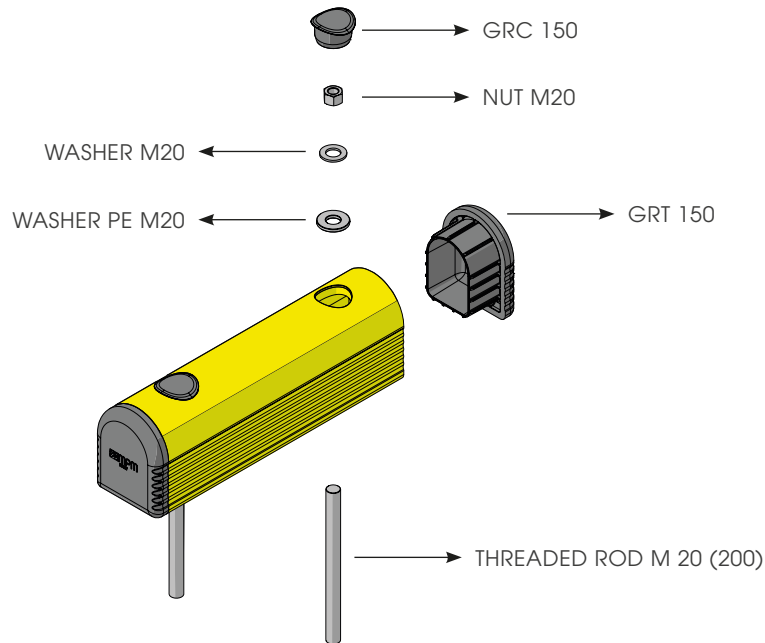

TRUCK LINE

TRUCK LINE

ISTRUZIONI DI INSTALLAZIONE
ASSEMBLY INSTRUCTIONS

WARNING

The distance of installation depends on speed and weight of vehicle

CHEMICAL ANCHOR

Ø24 mm

30