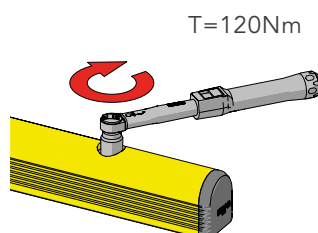

TRUCK LINE

TRUCK LINE

ISTRUZIONI DI INSTALLAZIONE
ASSEMBLY INSTRUCTIONS

WARNING

The distance of installation depends on speed and weight of vehicle

CHEMICAL ANCHOR

Ø24 mm

30

1

2

3

4

5

6

7

8