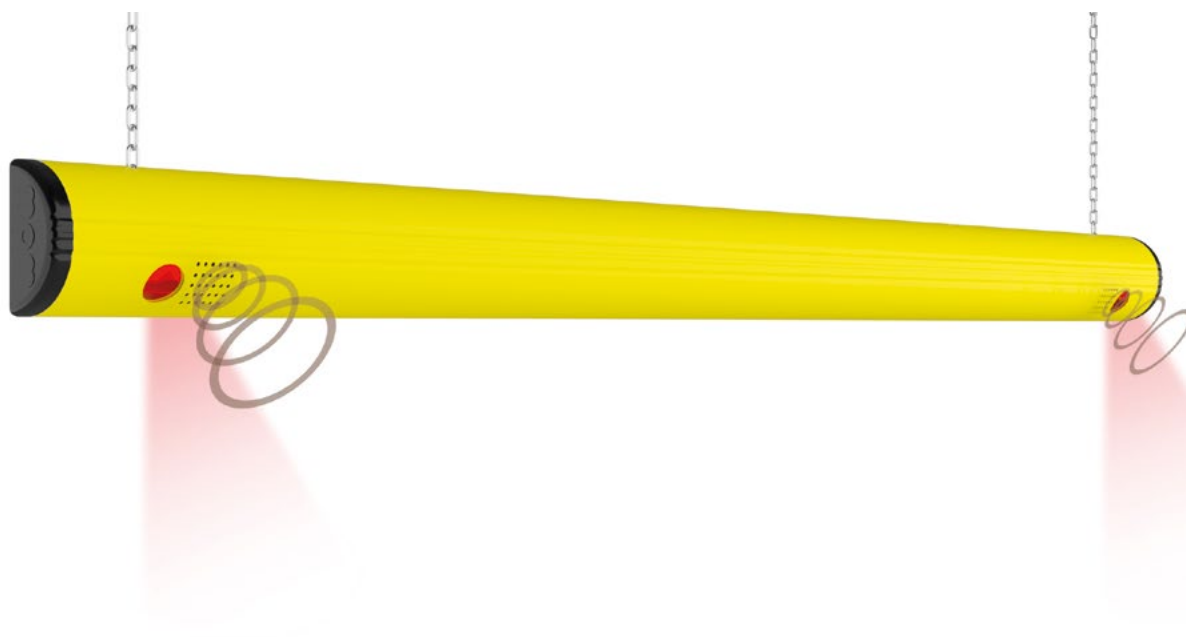

WARNING BAR / LIGHT & SOUND

 102dB

WBLS

Equipped with accessories

Length 2000 / 3000 mm
Packing to be defined
Colour M