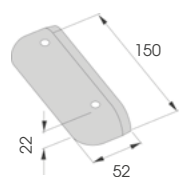

WPA 150

To install with TS9

Packing **20 pz / box**
Colour **B E**