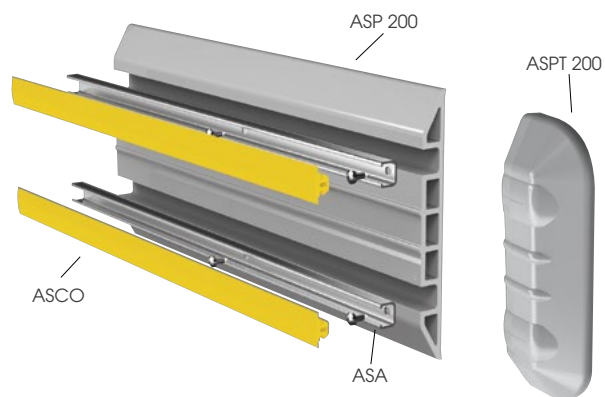

ASP 200

Length **4.000 mm**
Packing **2 pz / box**
Colour **B M**