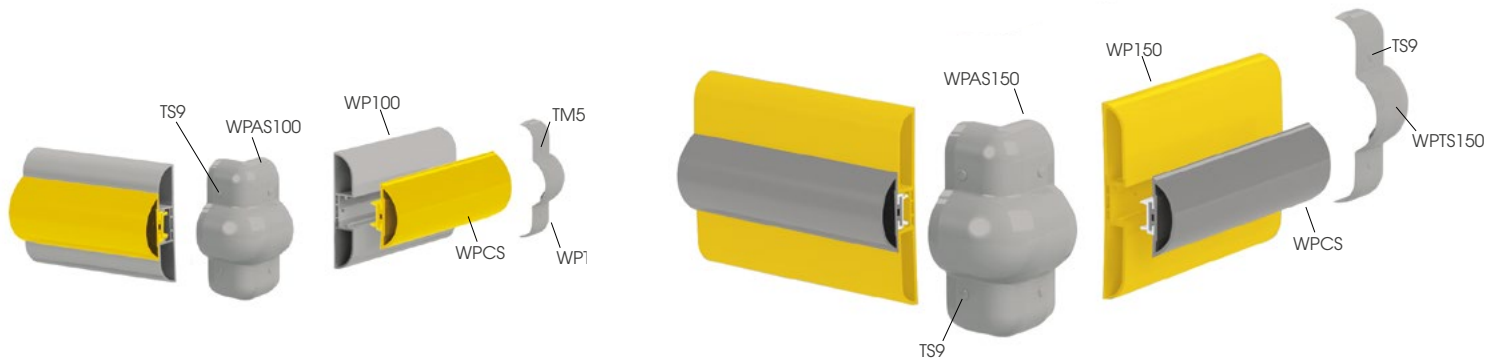

Wall Protection

WP 100

Length **4.000 mm**
Packing **8 pz / box**
Colour **B E F**