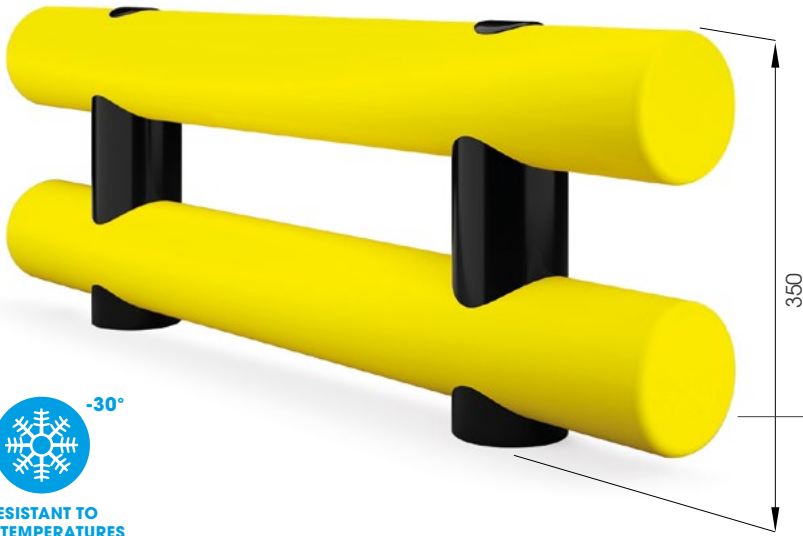

ROD FLOOR 120 DOUBLE RACK END

SF20 x 450
STAINLESS STEEL

RESISTANT TO
LOW TEMPERATURES

RF 120 DOUBLE 1100

Length **1100 mm**
Packing **unpacked on pallet**
Colour **M**

Equipped with accessories

RF 120 DOUBLE 2500

Length **2.500 mm**
Packing **unpacked on pallet**
Colour **M**

Equipped with accessories