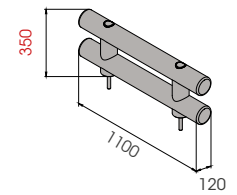

ROD FLOOR 120 DOUBLE RACK END

SF20 x 450
STAINLESS STEEL

RESISTANT TO
LOW TEMPERATURES

RF 120 DOUBLE 1100

Length **1100 mm**
Packing **unpacked on pallet**
Colour **M**

Equipped with accessories

RF 120 DOUBLE 2500

Length **2.500 mm**
Packing **unpacked on pallet**
Colour **M**

Equipped with accessories