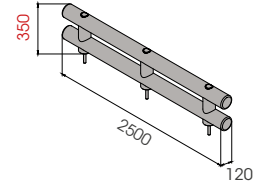

ROD FLOOR 120 DOUBLE RACK END

SF20 x 450
STAINLESS STEEL

RESISTANT TO
LOW TEMPERATURES

RF 120 DOUBLE 1100

Length **1100 mm**
Packing **unpacked on pallet**
Colour **M**

Equipped with accessories

RF 120 DOUBLE 2500

Length **2.500 mm**
Packing **unpacked on pallet**
Colour **M**

Equipped with accessories