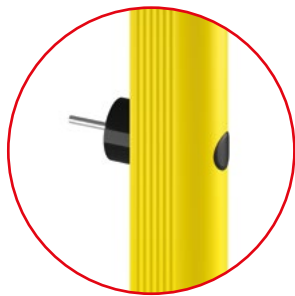

Full frame

FULL FRAME

DIFFERENT SIZES ON REQUEST

FAST AND EASY TO INSTALL

**OPTION:
WALL FIXING
ACCESSORIES**

**NEW
BIGGER PLATES!**

**M16
STAINLESS STEEL**

FFB SELF STANDING

Packing Colour **to be defined**
M

Equipped with accessories