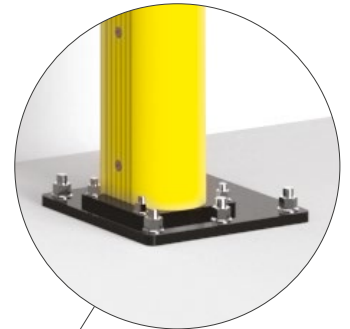

Full frame

FULL FRAME

DIFFERENT SIZES ON REQUEST

FAST AND EASY TO INSTALL

**OPTION:
WALL FIXING
ACCESSORIES**

**NEW
BIGGER PLATES!**

**M16
STAINLESS STEEL**

FFB SELF STANDING

Packing Colour **to be defined**
M

Equipped with accessories