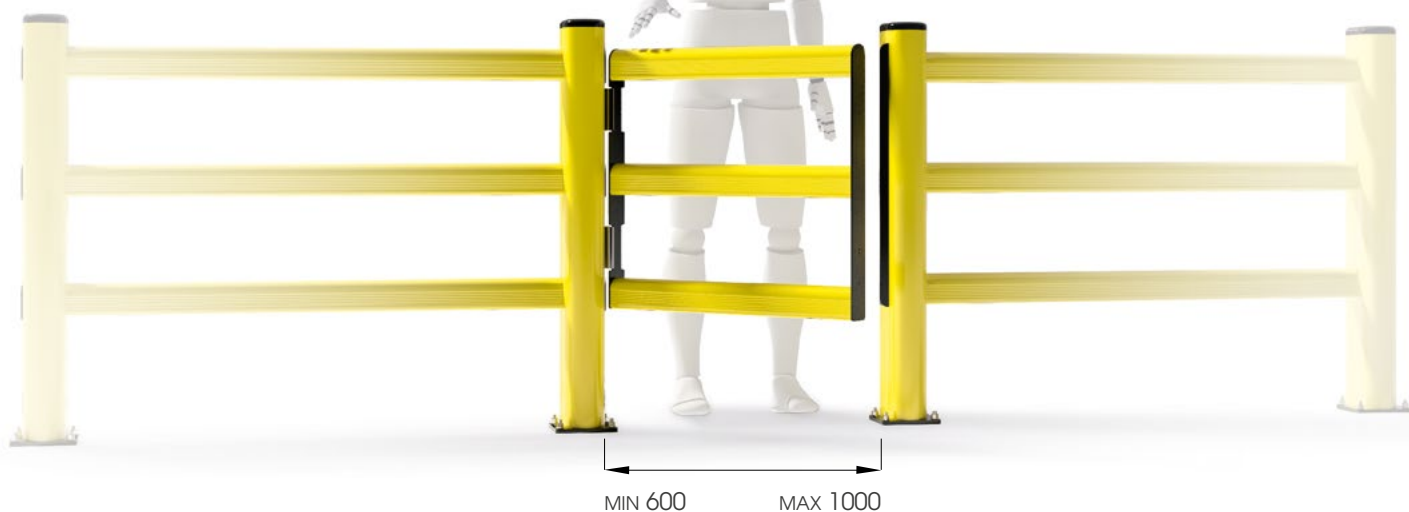

DOOR PEDESTRIAN 150

DIFFERENT SIZES ON REQUEST

NEW SWING OPENING

DP 150 ONE WAY

Packing Colour **to be defined**
Colour **M**

Equipped with accessories

DP 150 SWING

Packing Colour **to be defined**
Colour **M**

Equipped with accessories

DP 150 SWING DOUBLE

Packing Colour **to be defined**
Colour **M**

Equipped with accessories