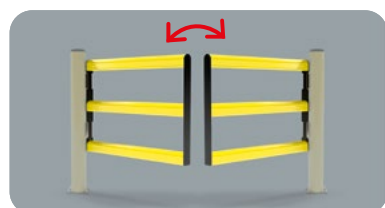

DOOR PEDESTRIAN 150

DIFFERENT SIZES ON REQUEST

NEW SWING OPENING

DP 150 ONE WAY

Packing Colour **to be defined**
Colour **M**

Equipped with accessories

DP 150 SWING

Packing Colour **to be defined**
Colour **M**

Equipped with accessories

DP 150 SWING DOUBLE

Packing Colour **to be defined**
Colour **M**

Equipped with accessories