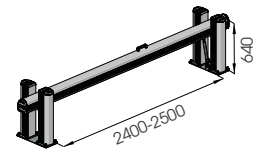

DOCK GATE

**M12
GALVANISED STEEL**

DOCK GATE L 2400-2500

Packing Colour **to be defined**
 B M

Equipped with accessories

DOCK GATE XL 2500-3000

Packing Colour **to be defined**
 B M

Equipped with accessories