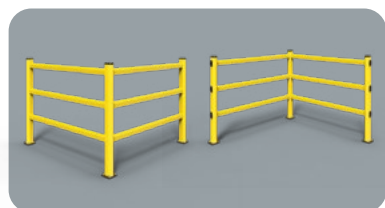

PEDESTRIAN 90

FAST AND EASY TO INSTALL

PED 90 1500x1150 MODULAR

Packing Colour **unpacked on pallet**
 B M

Equipped with accessories

PED 90 1500x1150 CORNER

Packing Colour **unpacked on pallet**
 B M

Equipped with accessories