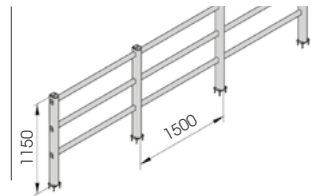

PEDESTRIAN 90

FAST AND EASY TO INSTALL

PED 90 1500x1150 MODULAR

Packing Colour **unpacked on pallet**
 B M

Equipped with accessories

PED 90 1500x1150 CORNER

Packing Colour **unpacked on pallet**
 B M

Equipped with accessories