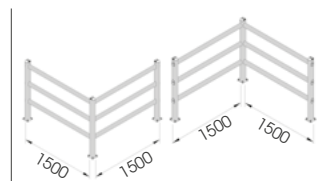

PEDESTRIAN 90

FAST AND EASY TO INSTALL

PED 90 1500x1150 MODULAR

Packing Colour **unpacked on pallet**
 B M

Equipped with accessories

PED 90 1500x1150 CORNER

Packing Colour **unpacked on pallet**
 B M

Equipped with accessories