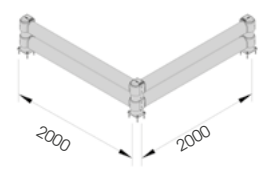

# LINK LM

DIFFERENT SIZES ON REQUEST

M12 GALVANISED STEEL

LINK LM 500 800

Packing Colour **unpacked on pallet**  
B M

Equipped with accessories

LINK LM CORNER

Packing Colour **unpacked on pallet**  
B M