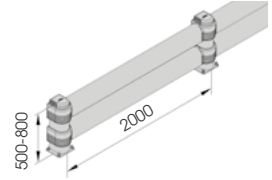

# LINK LM

DIFFERENT SIZES ON REQUEST

M12 GALVANISED STEEL

LINK LM 500 800

Packing Colour **unpacked on pallet**  
B M

Equipped with accessories

LINK LM CORNER

Packing Colour **unpacked on pallet**  
B M