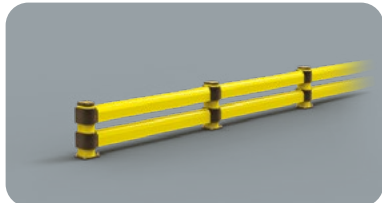

# LINK LM

DIFFERENT SIZES ON REQUEST

M12 GALVANISED STEEL

LINK LM 500 800

Packing Colour **unpacked on pallet**  
B M

Equipped with accessories

LINK LM CORNER

Packing Colour **unpacked on pallet**  
B M