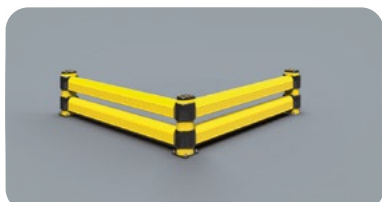

# LINK LM

DIFFERENT SIZES ON REQUEST

M12 GALVANISED STEEL

LINK LM 500 800

Packing Colour **unpacked on pallet**  
B M

Equipped with accessories

LINK LM CORNER

Packing Colour **unpacked on pallet**  
B M