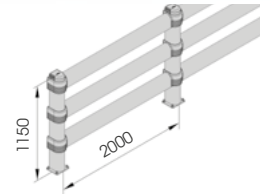

# LINK 150/3

DIFFERENT SIZES ON REQUEST

M12 GALVANISED STEEL

LINK 150/3

Packing Colour **unpacked on pallet**  
B M

Equipped with accessories

LINK 150/3 CORNER

Packing Colour **unpacked on pallet**  
B M