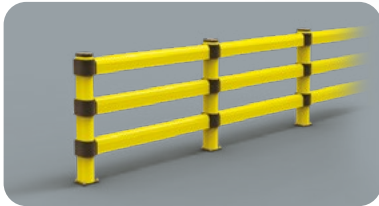

# LINK 150/3

DIFFERENT SIZES ON REQUEST

M12 GALVANISED STEEL

LINK 150/3

Packing Colour **unpacked on pallet**  
B M

Equipped with accessories

LINK 150/3 CORNER

Packing Colour **unpacked on pallet**  
B M