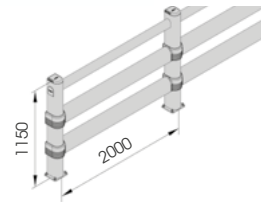

Link

LINK 150/2

DIFFERENT SIZES ON REQUEST

M12 GALVANISED STEEL

LINK 150/2

Packing Colour **unpacked on pallet**
B M

Equipped with accessories

LINK 150/2 CORNER