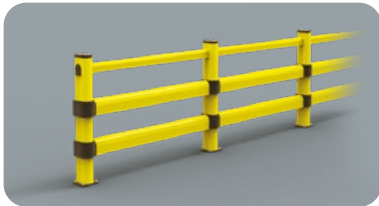

Link

LINK 150/2

DIFFERENT SIZES ON REQUEST

M12 GALVANISED STEEL

LINK 150/2

Packing Colour **unpacked on pallet**
B M

Equipped with accessories

LINK 150/2 CORNER