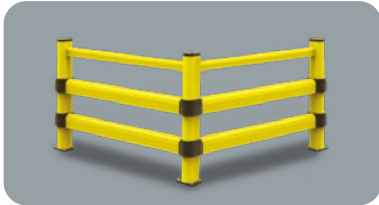

Link

LINK 150/2

DIFFERENT SIZES ON REQUEST

M12 GALVANISED STEEL

LINK 150/2

Packing Colour **unpacked on pallet**
B M

Equipped with accessories

LINK 150/2 CORNER