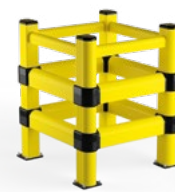

Column protection

TOWER LINK

DIFFERENT SIZED AND HEIGHT ON REQUEST

M12 GALVANISED STEEL

1100

TOWER LINK/1

TOWER LINK/2

TOWER LINK/3

TOWER LINK/1
TOWER LINK/2
TOWER LINK/3

Equipped with accessories

Packing Colour to be defined
B M

1150