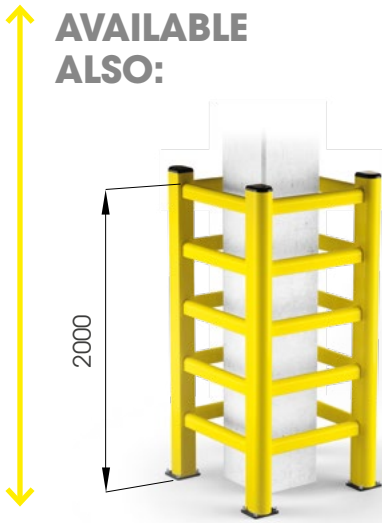

TOWER PROTECTION

DIFFERENT
SIZED AND
HEIGHT ON
REQUEST

M12
GALVANISED STEEL

AVAILABLE
ALSO:

1100

TOWER

Packing Colour **to be defined**
B M

Equipped with accessories