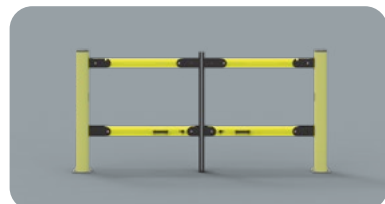

LIFT GATE 150

DIFFERENT SIZES ON REQUEST

NEW

LIFT GATE 150 DOUBLE

DOUBLE GATE

LIFT GATE 150

Packing Colour **to be defined**
M

Equipped with accessories

LIFT GATE 150 DOUBLE

Packing Colour **to be defined**
M

Equipped with accessories