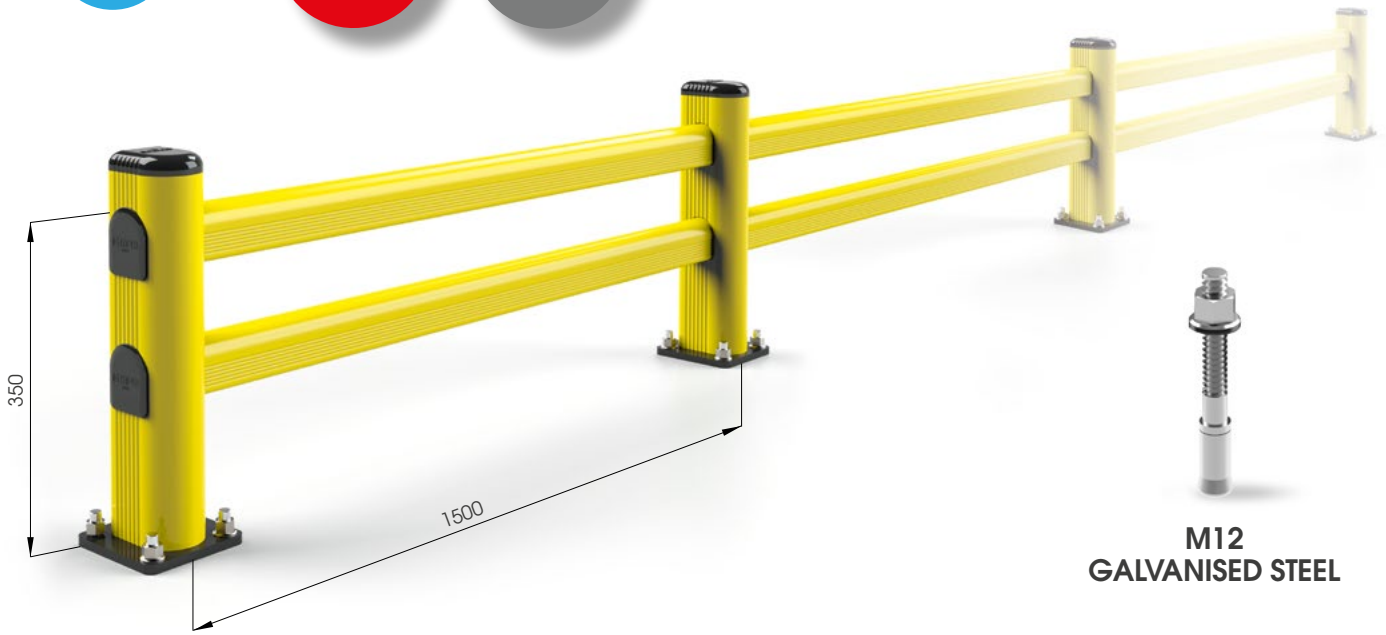

Rack end Barriers

SM

DIFFERENT SIZES ON REQUEST

FAST AND EASY TO INSTALL

SM 1500x400 MODULAR

Packing Colour **unpacked on pallet**
 B M

Equipped with accessories

SM 1100x400

Length Packing Colour **unpacked on pallet**
 B M

Equipped with accessories