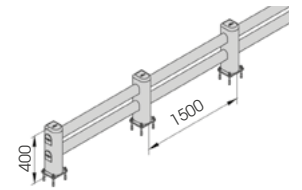

Rack end Barriers

SM

DIFFERENT SIZES ON REQUEST

FAST AND EASY TO INSTALL

SM 1500x400 MODULAR

Packing Colour **unpacked on pallet**
 B M

Equipped with accessories

SM 1100x400

Length Packing Colour **unpacked on pallet**
 B M

Equipped with accessories