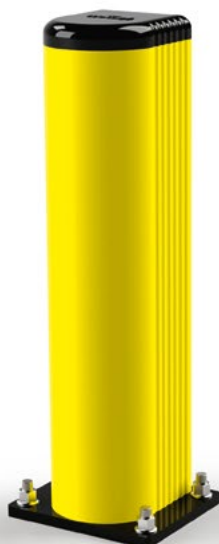

GRD 90

FAST
AND EASY
TO INSTALL

**M12
GALVANISED STEEL**

GRD 90 250

Packing **unpacked on pallet**
Colour **B M**

Equipped with accessories