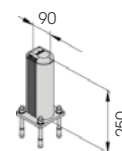

GRD 90

FAST
AND EASY
TO INSTALL

**M12
GALVANISED STEEL**

GRD 90 250

Packing **unpacked on pallet**
Colour **B M**

Equipped with accessories