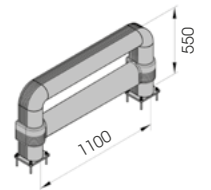

# FENCE LINK

DIFFERENT SIZES ON REQUEST

FAST AND EASY TO INSTALL

M12 GALVANISED STEEL

FE LINK 1100x550

Length 1.100 mm  
Packing unpacked on pallet  
Colour B M

Equipped with accessories

FE LINK 2400x550

Length 2.400 mm  
Packing unpacked on pallet  
Colour B M

Equipped with accessories