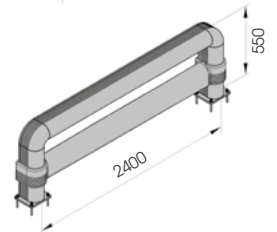

# FENCE LINK

DIFFERENT SIZES ON REQUEST

FAST AND EASY TO INSTALL

M12 GALVANISED STEEL

FE LINK 1100x550

Length 1.100 mm  
Packing unpacked on pallet  
Colour B M

Equipped with accessories

FE LINK 2400x550

Length 2.400 mm  
Packing unpacked on pallet  
Colour B M

Equipped with accessories