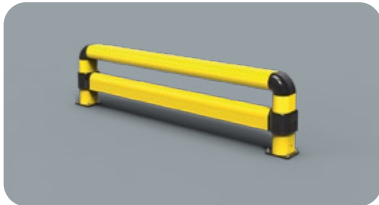

# FENCE LINK

DIFFERENT SIZES ON REQUEST

FAST AND EASY TO INSTALL

M12 GALVANISED STEEL

FE LINK 1100x550

Length 1.100 mm  
Packing unpacked on pallet  
Colour B M

Equipped with accessories

FE LINK 2400x550

Length 2.400 mm  
Packing unpacked on pallet  
Colour B M

Equipped with accessories