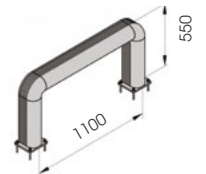

FENCE 150

DIFFERENT SIZES ON REQUEST

FAST AND EASY TO INSTALL

M12 GALVANISED STEEL

FE 150 1100x550

Length **1.100 mm**
Packing **unpacked on pallet**
Colour **B M**

Equipped with accessories

FE 150 2400x550

Length **2.400 mm**
Packing **unpacked on pallet**
Colour **B M**

Equipped with accessories