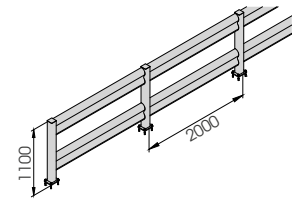

BFLEX.COM/2

INCLUDED

S12 x 150 GALVANISED STEEL

BFLEX.COM/2 2000x1100 MODULAR

Packing Colour **unpacked on pallet**
M

Corners available

Equipped with accessories

BFLEX.COM/2 1100x1100
BFLEX.COM/2 2400x1100

Length Packing Colour **unpacked on pallet**
 1.100 / 2.400 mm
M

Equipped with accessories