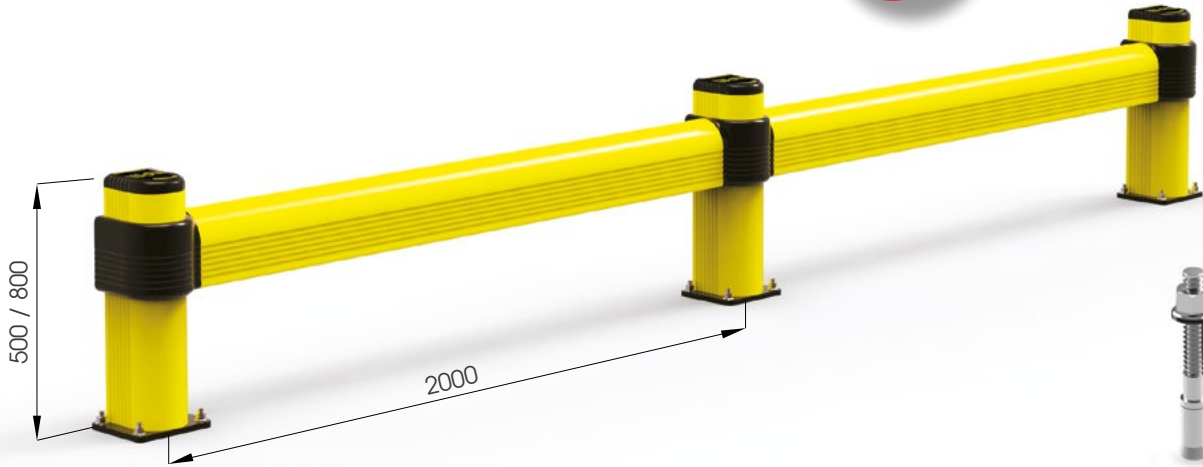

# LINK SINGLE

DIFFERENT SIZES ON REQUEST

M12 GALVANISED STEEL

LINK SINGLE 500 800

Equipped with accessories

Packing Colour **unpacked on pallet**

LINK SINGLE CORNER

Equipped with accessories

Packing Colour **unpacked on pallet**