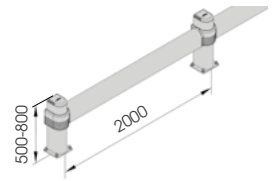

# LINK SINGLE

DIFFERENT SIZES ON REQUEST

M12 GALVANISED STEEL

LINK SINGLE 500 800

Equipped with accessories

Packing Colour **unpacked on pallet**

LINK SINGLE CORNER

Equipped with accessories