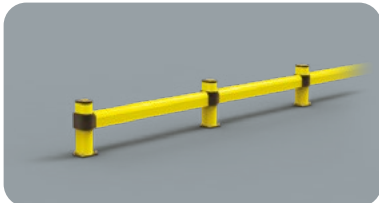

# LINK SINGLE

DIFFERENT SIZES ON REQUEST

M12 GALVANISED STEEL

LINK SINGLE 500 800

Equipped with accessories

Packing Colour **unpacked on pallet**

LINK SINGLE CORNER

Equipped with accessories