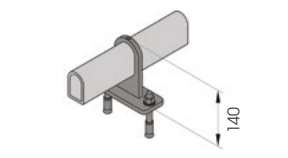

Guard Rails

GRIN 90

**M12
GALVANISED STEEL**

GRIN 90 1500

Length **1500 mm**
Packing **to be defined**
Colour **M**

GRINCO 90

Packing **to be defined**
Colour **M**

Equipped with accessories

GRINT 90

Packing **to be defined**
Colour **M**

Equipped with accessories