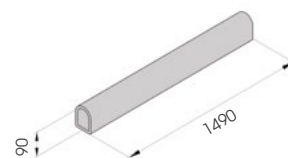

Guard Rails

GRIN 90

**M12
GALVANISED STEEL**

GRIN 90 1500

Length **1500 mm**
Packing **to be defined**
Colour **M**

GRINCO 90

Packing **to be defined**
Colour **M**

Equipped with accessories

GRINT 90

Packing **to be defined**
Colour **M**

Equipped with accessories