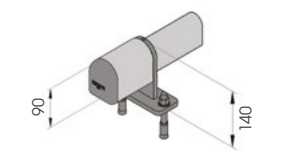

Guard Rails

GRIN 90

**M12
GALVANISED STEEL**

GRIN 90 1500

Length **1500 mm**
Packing **to be defined**
Colour **M**

GRINCO 90

Packing **to be defined**
Colour **M**

Equipped with accessories

GRINT 90

Packing **to be defined**
Colour **M**

Equipped with accessories