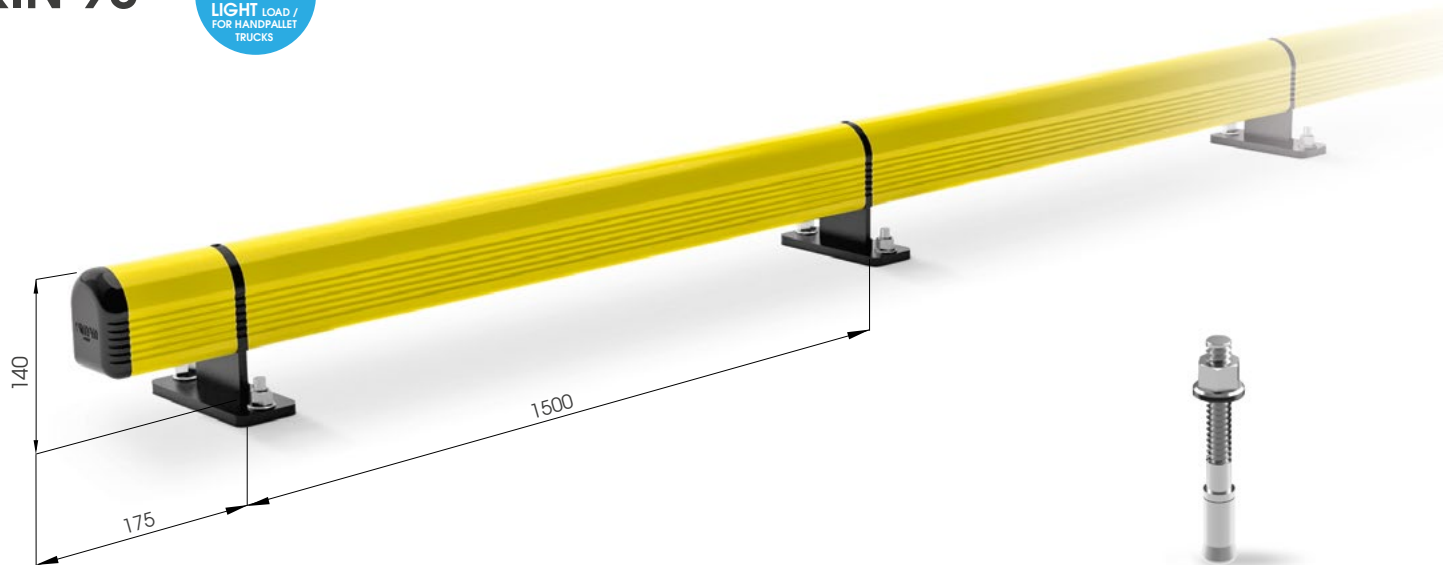

Guard Rails

GRIN 90

**M12
GALVANISED STEEL**

GRIN 90 1500

Length **1500 mm**
Packing **to be defined**
Colour **M**

GRINCO 90

Packing **to be defined**
Colour **M**

Equipped with accessories

GRINT 90

Packing **to be defined**
Colour **M**

Equipped with accessories