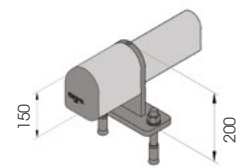

GRIN 150

Length **2000 mm**
Packing **to be defined**
Colour **M**

Packing **to be defined**
Colour **M**

Equipped with accessories

Packing **to be defined**
Colour **M**

Equipped with accessories