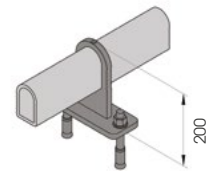

# GRIN 150

**M12 GALVANISED STEEL**

**GRIN 150 2000**

Length **2000 mm**  
 Packing **to be defined**  
 Colour **M**

**GRINCO 150**

Packing **to be defined**  
 Colour **M**

Equipped with accessories

**GRINT 150**

Packing **to be defined**  
 Colour **M**

Equipped with accessories