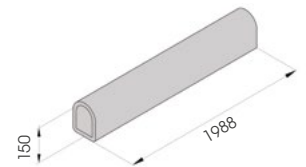

# GRIN 150

**M12 GALVANISED STEEL**

**GRIN 150 2000**

Length **2000 mm**  
 Packing **to be defined**  
 Colour **M**

**GRINCO 150**

Packing **to be defined**  
 Colour **M**

Equipped with accessories

**GRINT 150**

Packing **to be defined**  
 Colour **M**

Equipped with accessories