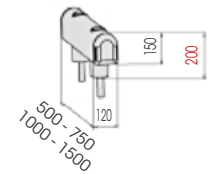

GUARD RAIL 150

SF20
STAINLESS STEEL

GR 150 500
750
1000
1500

Length 500 / 750 /
1000 / 1500 mm
Packing unpacked on pallet
Colour B M

Equipped with accessories

GR 150 2000
3000
4000

Length 2.000 / 3.000 / 4.000 mm
Packing unpacked on pallet
Colour B M