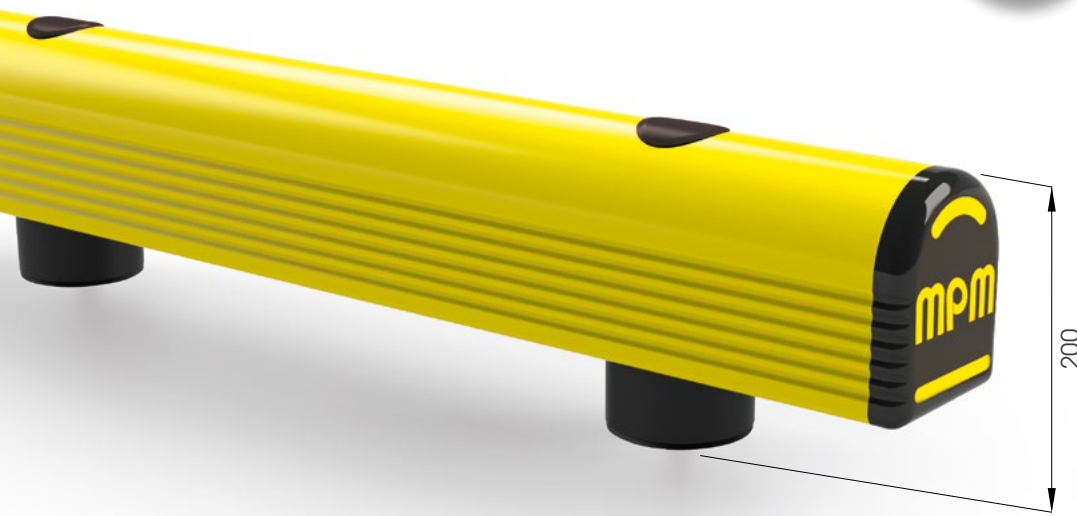

GUARD RAIL 150

SF20
STAINLESS STEEL

GR 150 500
750
1000
1500

Length 500 / 750 /
1000 / 1500 mm
Packing unpacked on pallet
Colour B M

Equipped with accessories

GR 150 2000
3000
4000

Length 2.000 / 3.000 / 4.000 mm
Packing unpacked on pallet
Colour B M