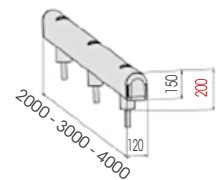

GUARD RAIL 150

SF20
STAINLESS STEEL

GR 150 500
750
1000
1500

Length 500 / 750 /
1000 / 1500 mm
Packing unpacked on pallet
Colour B M

Equipped with accessories

GR 150 2000
3000
4000

Length 2.000 / 3.000 / 4.000 mm
Packing unpacked on pallet
Colour B M