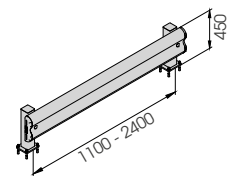

BFLEX.FRONT/1

BFLEX.FRONT/1 2000x450 MODULAR

Packing Colour **unpacked on pallet**
 Colour **M**

Equipped with accessories

BFLEX.FRONT/1 1100x450
BFLEX.FRONT/1 2400x450

Length **1.100 / 2.400 mm**
 Packing **unpacked on pallet**
 Colour **M**