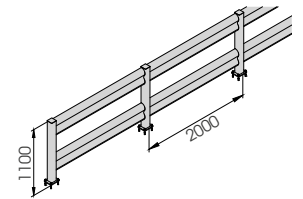

BFLEX.COM/2

INCLUDED

S12 x 150 GALVANISED STEEL

BFLEX.COM/2 2000x1100 MODULAR

Packing Colour **unpacked on pallet**
M

Corners available

Equipped with accessories

BFLEX.COM/2 1100x1100
BFLEX.COM/2 2400x1100

Length Packing Colour **unpacked on pallet**
 1.100 / 2.400 mm
M

Equipped with accessories