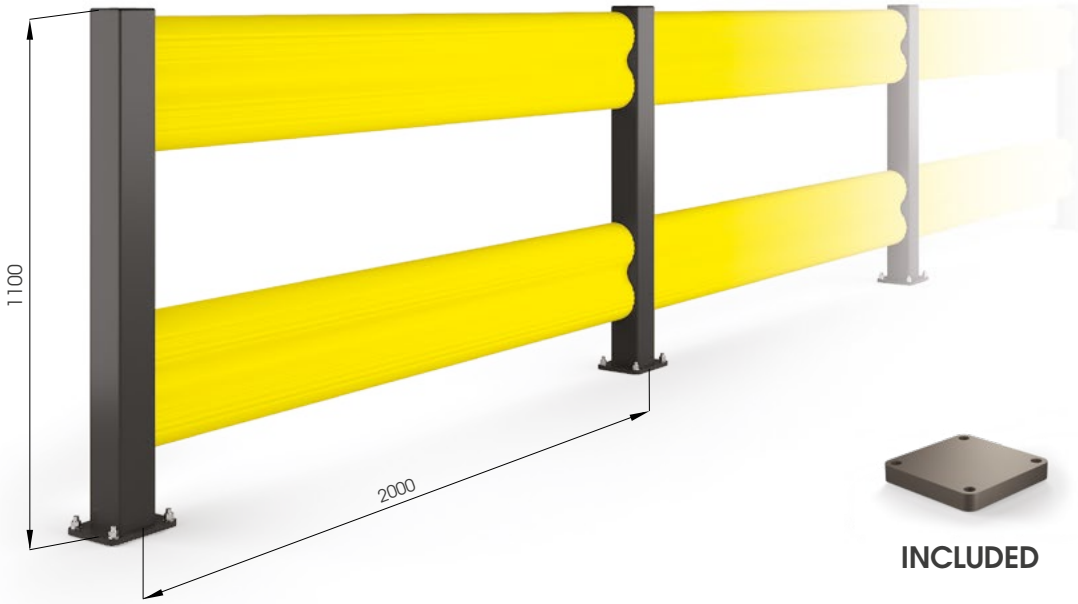

BFLEX.COM/2

INCLUDED

S12 x 150 GALVANISED STEEL

BFLEX.COM/2 2000x1100 MODULAR

Packing Colour **unpacked on pallet**
M

Corners available

Equipped with accessories

BFLEX.COM/2 1100x1100
BFLEX.COM/2 2400x1100

Length Packing Colour **unpacked on pallet**
 1.100 / 2.400 mm
M

Equipped with accessories