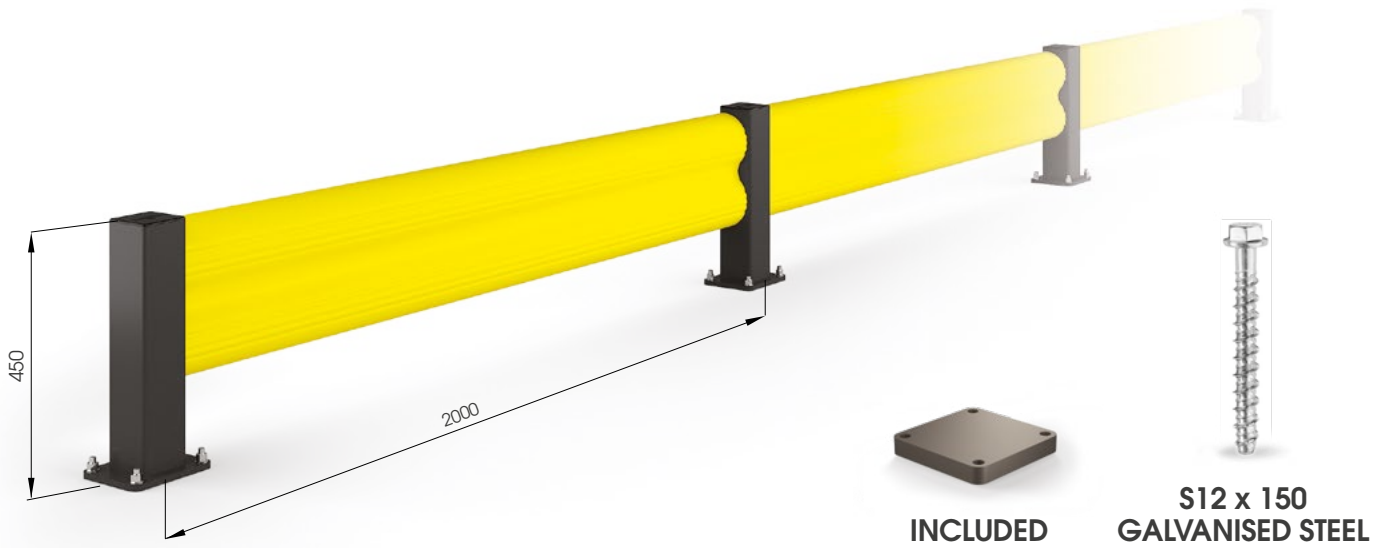

BFlex

**B**FLEX.COM/1

**BFLEX.COM/1 2000x450  
MODULAR**

Packing **unpacked on pallet**  
Colour **M**

**Corners available**

Equipped with accessories

**BFLEX.COM/1 1100x450  
BFLEX.COM/1 2400x450**

Length **1.100 / 2.400 mm**  
Packing **unpacked on pallet**  
Colour **M**